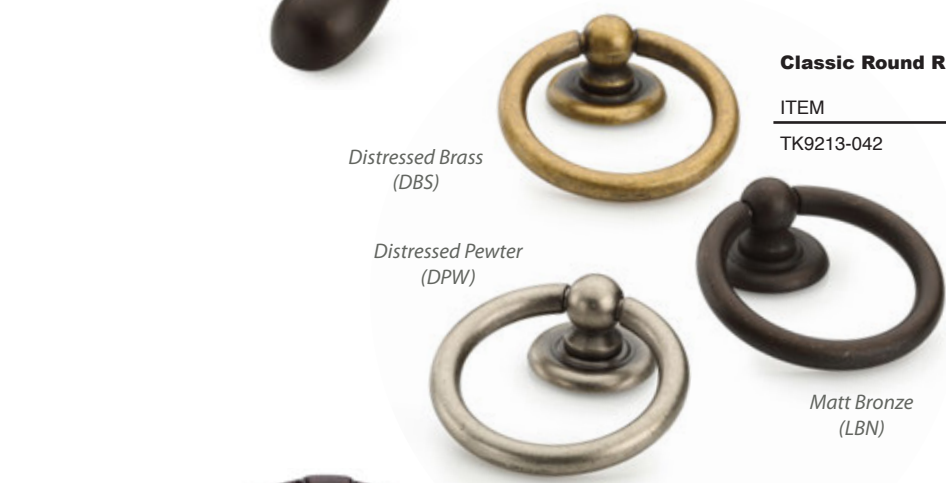

Dimensions in mm

Classic Drop Pull

ITEM	Length	Width
TK1396-053	63	18

Dimensions in mm

Classic Round Ring Pull

ITEM	Length	Width
TK9213-042	52	42

Dimensions in mm

Floral Ring Pull

ITEM	Dia.
TK2224-047	47 Ø
TK2224-055	55 Ø

Dimensions in mm

Classic Beaded Ring Pull

ITEM	Dia.
TK2212-050	50 Ø

Dimensions in mm

Distressed Brass
(DBS)

Distressed Pewter
(DPW)

Matt Bronze
(LBN)