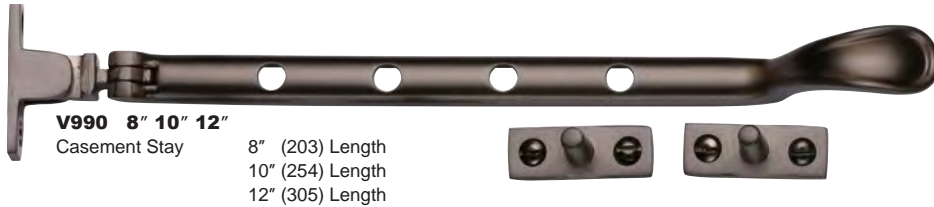

WINDOW FITTINGS

All items below available in all finishes **ME SE PN SN AT SC PE PC**

All measurements are in mm

V990 8" 10" 12"
Casement Stay 8" (203) Length
10" (254) Length
12" (305) Length