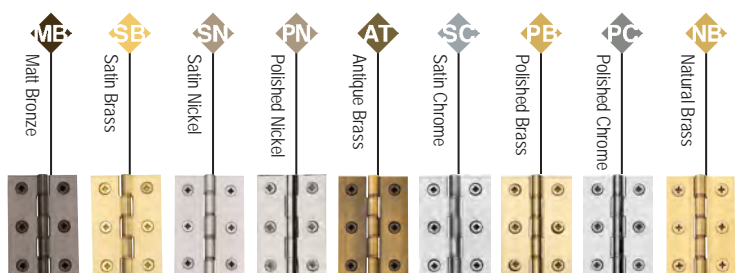

V895L LH
V895L RH
Espagnolette Handle
Reeded Pattern **Lockable**
Backplate 58[H] x 18mm[W]
Overall Height 135mm
Projection 48mm
uPVC Replacement Handles
Available both LH & RH
Image shows Right-Handed

V1009L LH
V1009L RH
Espagnolette Handle
Ball Pattern **Lockable**
Backplate 58[H] x 18mm[W]
Overall Height 119mm
Projection 50mm
Available in Unlacquered Brass (ULB)
uPVC Replacement Handles
Available both LH & RH
Image shows Right-Handed

V7116 65
Sash Lift 65[W] x 23[H]

V1110
Sash Lift 55[W] x 40[H]

BK Available in Matt Black
Available in
Unlacquered Brass (ULB)

Double Phosphor Washered

ITEM	Dimensions	Leaf Thickness
PR88-400	3"[H] x 2"[W]	2.5mm

WINDOW FITTINGS

All items below available in all finishes **ME SE PN SN AT SC PE PC**

All measurements are in mm

V990 8" 10" 12"
Casement Stay 8" (203) Length
10" (254) Length
12" (305) Length

V991
Sliding Casement Stay
10" (254) Length