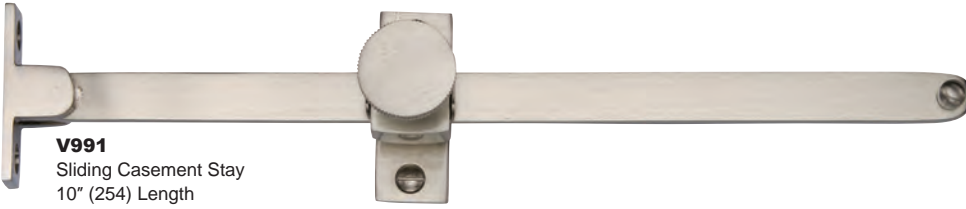

WINDOW FITTINGS

All items below available in all finishes **ME SE PN SN AT SC PE PC**

All measurements are in mm

BK Available in Matt Black
Available in Unlacquered Brass (ULB)

BK Available in Matt Black
Available in
Unlacquered Brass
(ULB)

BK Available in
Matt Black
Available in
Unlacquered Brass
(ULB)