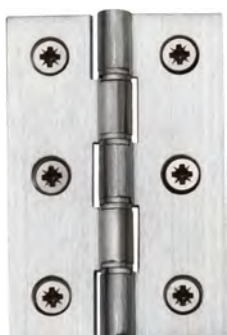

V1008 MP/HP
Mortice & Hook Plate
Casement Fastener
Ball Pattern
Overall Height 128mm
Suitable for
Standard Windows
BK Available in Matt Black
Available in
Unlacquered Brass (ULB)

V1006L LH
V1006L RH
Espagnolette Handle
Lockable
Backplate 58[H] x 18mm[W]
Overall Height 135mm
Projection 47mm
uPVC Replacement Handles
Available both LH & RH
Image shows Right-Handed

V895L LH
V895L RH
Espagnolette Handle
Reeded Pattern **Lockable**
Backplate 58[H] x 18mm[W]
Overall Height 135mm
Projection 48mm
uPVC Replacement Handles
Available both LH & RH
Image shows Right-Handed

V1009L LH
V1009L RH
Espagnolette Handle
Ball Pattern **Lockable**
Backplate 58[H] x 18mm[W]
Overall Height 119mm
Projection 50mm
Available in Unlacquered Brass (ULB)
uPVC Replacement Handles
Available both LH & RH
Image shows Right-Handed

V7116 65
Sash Lift 65[W] x 23[H]

V1110
Sash Lift 55[W] x 40[H]

BK Available in Matt Black
Available in
Unlacquered Brass (ULB)

Double Phosphor Washered

ITEM	Dimensions	Leaf Thickness
PR88-400	3"[H] x 2"[W]	2.5mm