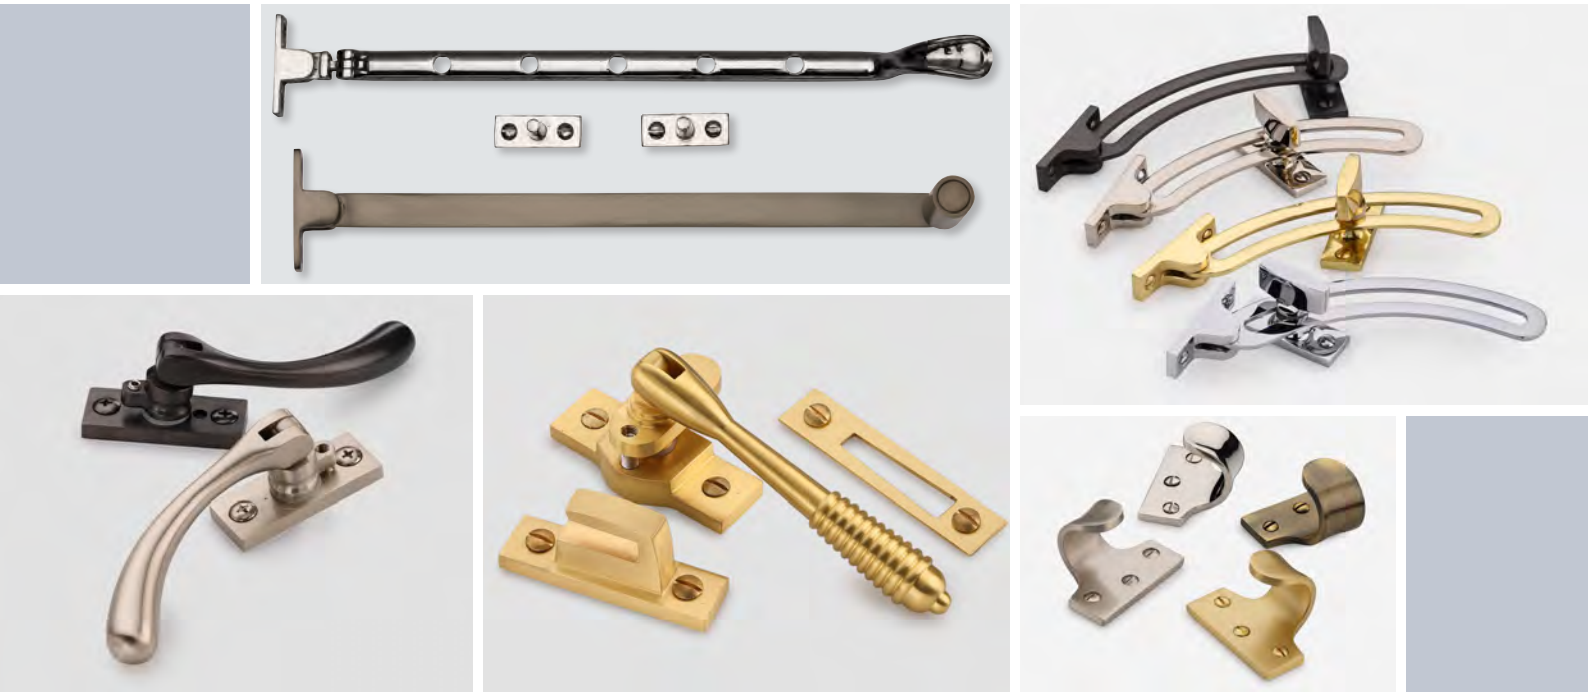

m.marcus
architectural hardware

WINDOW HARDWARE

Heritage Brass[®]
SOLID BRASS DOOR FURNITURE

Scan to visit our website

V894 MP/HP
Mortice & Hook Plate
Casement Fastener
Reeded Pattern
Overall Height 130mm
Suitable for
Weather Stripped Windows

V894L MP/HP Lockable
Mortice & Hook Plate
Casement Fastener
Reeded Pattern (Lockable)
Overall Height 130mm
Suitable for
Weather Stripped Windows

V1008L MP/HP Lockable
Mortice & Hook Plate
Casement Fastener
Ball Pattern (Lockable)
Overall Height 128mm
Suitable for
Weather Stripped Windows
BK Available in Matt Black
Available in
Unlacquered Brass (ULB)

V1005 Lockable
Suitable for
Standard Windows
V1005W Lockable
Suitable for
Weather Stripped Windows
Casement Fastener
Wedge Pattern
Overall Height 129mm
Backplate 58[L] x 20[W]

V1003 MP/HP
Mortice & Hook Plate
Casement Fastener
Spoon Pattern
Overall Height 126mm
Suitable for
Standard Windows

V895L LH
V895L RH
Espagnolette Handle
Reeded Pattern **Lockable**
Backplate 58[H] x 18mm[W]
Overall Height 135mm
Projection 48mm
uPVC Replacement Handles
Available both LH & RH
Image shows Right-Handed