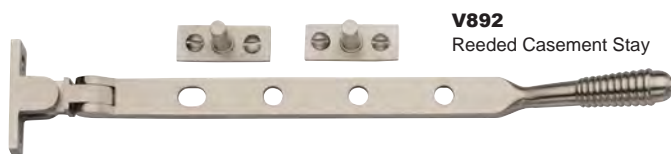

Window Hardware

V892

Reeded Casement Stay

C1865

Reeded Rectangular
Flush Pull