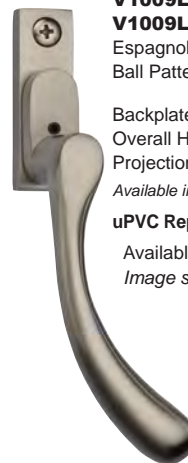

V1005 Lockable
Suitable for
Standard Windows
V1005W Lockable
Suitable for
Weather Stripped Windows
Casement Fastener
Wedge Pattern
Overall Height 129mm
Backplate 58[L] x 20[W]

V1003 MP/HP
Mortice & Hook Plate
Casement Fastener
Spoon Pattern
Overall Height 126mm
Suitable for
Standard Windows

V1008 MP/HP
Mortice & Hook Plate
Casement Fastener
Ball Pattern
Overall Height 128mm
Suitable for
Standard Windows
BK Available in Matt Black
Available in
Unlacquered Brass (ULB)

V1006L LH
V1006L RH
Espagnolette Handle
Lockable
Backplate 58[H] x 18mm[W]
Overall Height 135mm
Projection 47mm
uPVC Replacement Handles
Available both LH & RH
Image shows Right-Handed

V895L LH
V895L RH
Espagnolette Handle
Reeded Pattern **Lockable**
Backplate 58[H] x 18mm[W]
Overall Height 135mm
Projection 48mm
uPVC Replacement Handles
Available both LH & RH
Image shows Right-Handed

V1009L LH
V1009L RH
Espagnolette Handle
Ball Pattern **Lockable**
Backplate 58[H] x 18mm[W]
Overall Height 119mm
Projection 50mm
Available in Unlacquered Brass (ULB)
uPVC Replacement Handles
Available both LH & RH
Image shows Right-Handed