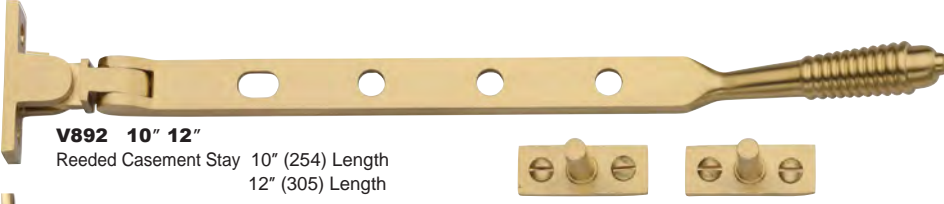

V1119 6" 10"
Roller Arm Stay 6" (150) Length
10" (254) Length