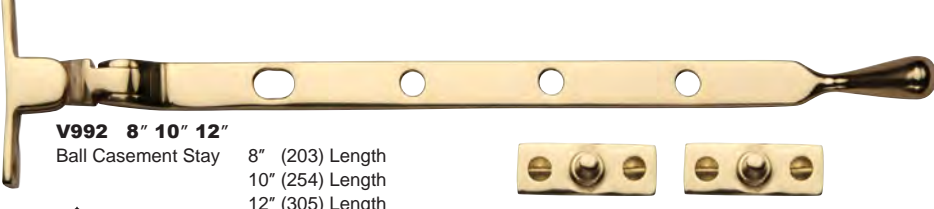

V892 10" 12"
Reeded Casement Stay 10" (254) Length
12" (305) Length

V992 8" 10" 12"
Ball Casement Stay 8" (203) Length
10" (254) Length
12" (305) Length

BK Available in Matt Black
Available in Unlacquered Brass (ULB)