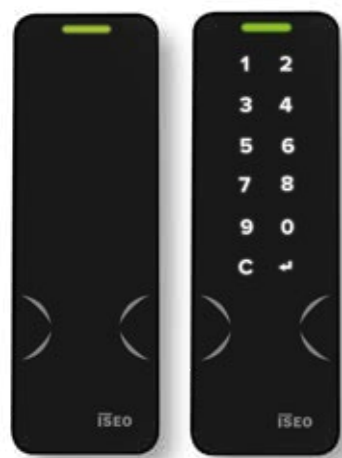

INCA READERS

Mullion

ISEO[®]
ULTIMATE ACCESS TECHNOLOGIES

1NCA READERS

Mullion

ISEO Ultimate Access Technologies presents 1NCA Readers: an innovative range of multi-standard, wall-mounted and weatherproof readers.

Mullion is part of the 1NCA Readers range and is available in three versions, including an option with a numeric keypad.

MULLION RELAY AND MULLION KEYBOARD RELAY

Devices with on-board relay for direct operation of electromechanical gates, for simple installation without additional devices.