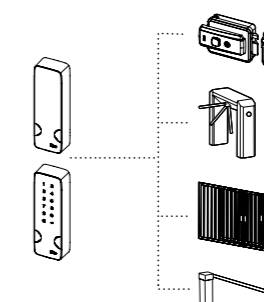

Compact design

Outdoors

Software compatibility

MAIN FEATURES

- Compact and elegant design
- Conceived also for outdoor installations (IP66)
- Available in several versions, all optimized for quick and easy installation
- Compatible with all ISEO access control software suites for residential and business environments
- Allows access management through smartphones and RFID cards

Mullion is part of the 1NCA Readers range and is available in three versions, including an option with a numeric keypad.

MULLION RELAY AND MULLION KEYBOARD RELAY

Devices with on-board relay for direct operation of electromechanical gates, for simple installation without additional devices.