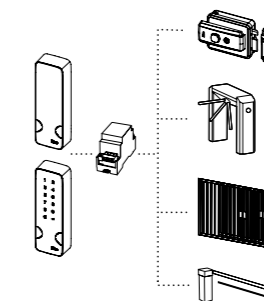

TECHNICAL DATA

- Power Supply: 9÷24 Vdc
- Bluetooth® Low Energy 5.1
- RFID Credentials 13,56 MHz
- Tri-color LED (green, red, blue) & multifrequencies buzzer
- Automatic exchange of coded keys with actuator
- 5mt data and power cable included
- Multi-holes fixing bracket
- Compliance to RED, European and UK directives concerning radio equipment regulations

Mullion is part of the 1NCA Readers range and is available in three versions, including an option with a numeric keypad.

MULLION RELAY AND MULLION KEYBOARD RELAY

Devices with on-board relay for direct operation of electromechanical gates, for simple installation without additional devices.