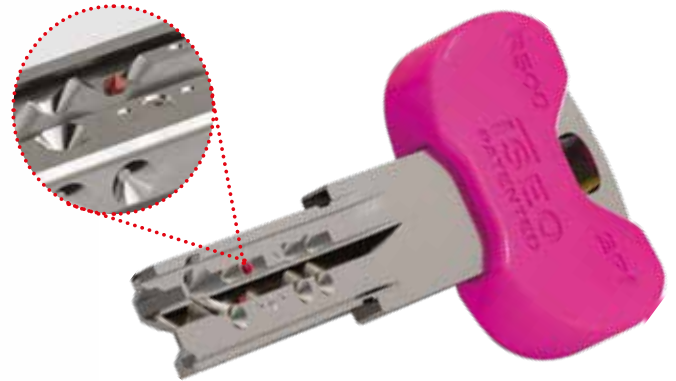

PRESENTED BY

m.marcus
architectural hardware

R500 SPI PATENTED

R500 SPI PATENTED

FINISH as standard:

- 9= Satin Nickel

Master Keyed Service Charges are included on this Range

ISEO Ultimate Access Technologies introduces the innovative R500 SPI locking system, which is designed and patented in accordance with the highest security standards.

CYLINDER Features:

- The cylinder is equipped with two elements that are located in one of the chambers: the Double Action Pin and the Special Top Pin. These two elements interact with the corresponding key.

KEY Features:

- The key of this system is based on a branded new profile and it is equipped with an innovative SPI pin, which is present on both sides of the key in the respective coding row. The pin SPI acts as an antiduplication device.
- In the R500 SPI system, the exclusive Special Pin Inserted design works together with specially shaped pins in the cylinder and cylinder body to give the system the highest level of security.
- After insertion, the key pin is able to lower the insertions of the cylinder and unlocks it.
- Differ, Master keyed or Keyed alike cylinders provided with 2 keys included.

LEGEND TO SYMBOLS:

	ATTACK RESISTANCE
	TESTED TO EN 1303 STANDARDS
	RESISTANCE AGAINST DRILLING
	RESISTANCE AGAINST MANIPULATION
	ANTI-BUMP
	PROPERTY/USER CARD
	KITE MARK CERTIFIED TO ENHANCED SECURITY PERFORMANCE REQUIREMENTS BS EN1303 TS007-1:2014+A2:2018 KM 544418
	SECURED BY DESIGN POLICE PREFERRED SPECIFICATION