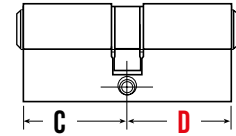

IS8P09

EURO PROFILE

11 PIN EURO PROFILE DOUBLE CYLINDERS

Finishes: ● 9= Satin Nickel.

Master Keying & Keyed Alike service charges are included

off centre Din standard Cam

C	30	35	40	45	50	55	60	65	80
30	●	●	●	●	●	●	●	●	●
35		●	●	●	●	●	●	●	
40			●	●	●	●	●	●	
45				●	●	●	●	●	
50					●	●	●	●	