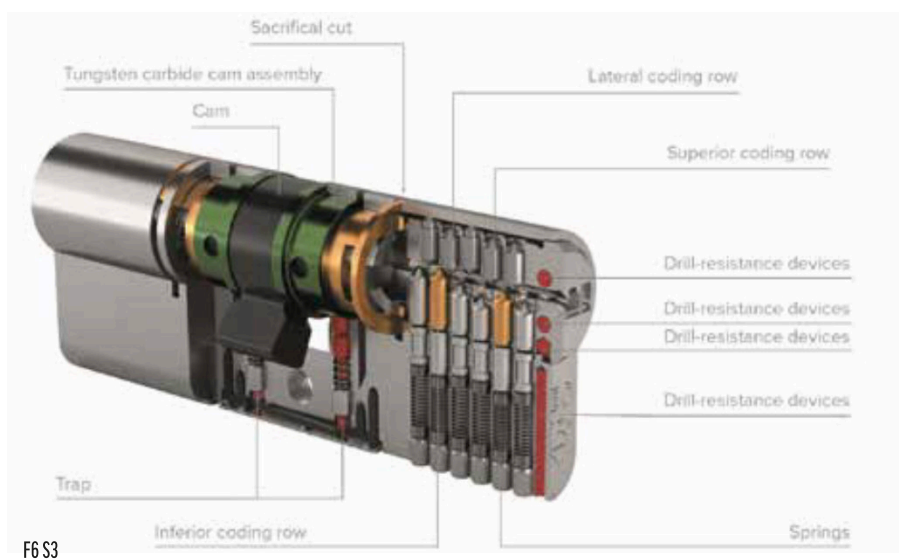

It includes sacrificial cuts that allow the cylinder to break at predetermined points during an attack, maintaining functionality from the inside even if compromised from the outside. This feature increases resistance to snapping.

The cylinder is suitable for installation on fire doors and comes in various configurations, euro double and thumbturn including keyed different and keyed alike versions.

The patented Tungsten Carbide Cam Assembly and includes an internal trap which activates on breakage, locking the cam assembly in place. This mechanism not only secures the lock but also ensures it remains operable from the inside, even after an external attack.

Still a family business in Italy, ISEO products are renowned for their high-quality materials and robust construction, ensuring long-term reliability and security.

For further details or for any enquiries please contact the M.Marcus Security sales office: 01384 457900 www.m-marcus.com

F6 S3