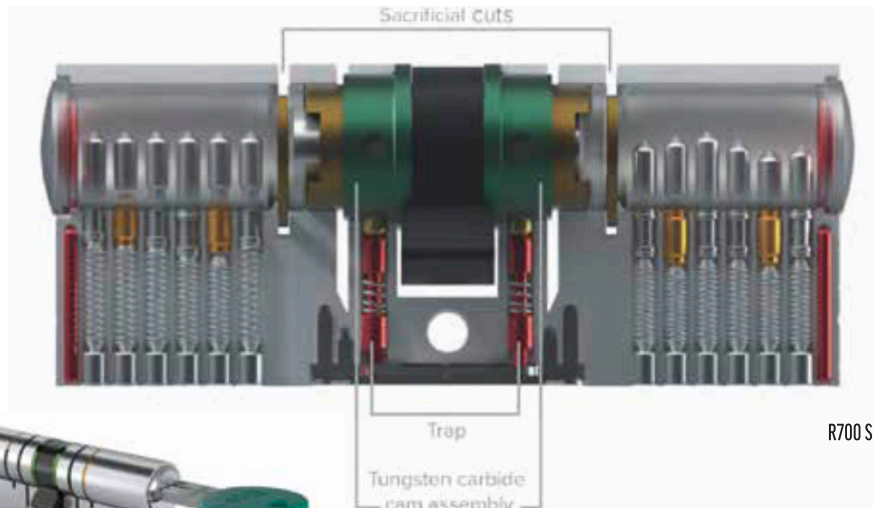

TWO NEW CYLINDER PLATFORMS

The innovative R700 S3 Reversible and F6 S3 Vertical TS007 3 Star cylinders.

Introducing the reversible key R700 S3 by ISEO

The ISEO R700 S3 is a high quality, Italian manufactured, high-security cylinder lock designed for residential and commercial applications.

The R700 S3 uses a reversible key design, which enhances key strength and maintains a high level of protection against unauthorised access.

The cylinder includes multiple encryption pins, anti-pick counterpins, and drilling protection made from hardened steel. Its main feature is the patented cylinder blocking trap mechanism. On snapping the product is automatically locks the internal mechanism thus preventing forced entry.

Certified to BS TS007 3-star standard as well as Sold Secured Diamond, the R700 S3 is suitable for various settings, including homes, schools, and small businesses. It can be installed in fire doors and is available in different size configurations, double euro (offsets available) and a wide range of euro thumbturn cylinders complete the range.

Additionally, the product is available in three finishes Brass, Satin and Polished Nickel and come with a choice of four thumbturn designs available for selection by the customer. For further details please

R700 S3

contact M.Marcus ISEO sales team on 01384 457900 Option 3.

Introducing the vertical F6 S3 by ISEO

The ISEO F6 S3 is a high-security cylinder lock designed specifically for the UK market, ideal for residential and small business applications.

Certified to meet high security standards, including the BSI Kitemark and Sold Secure Diamond, ensuring robust protection against unauthorised access.